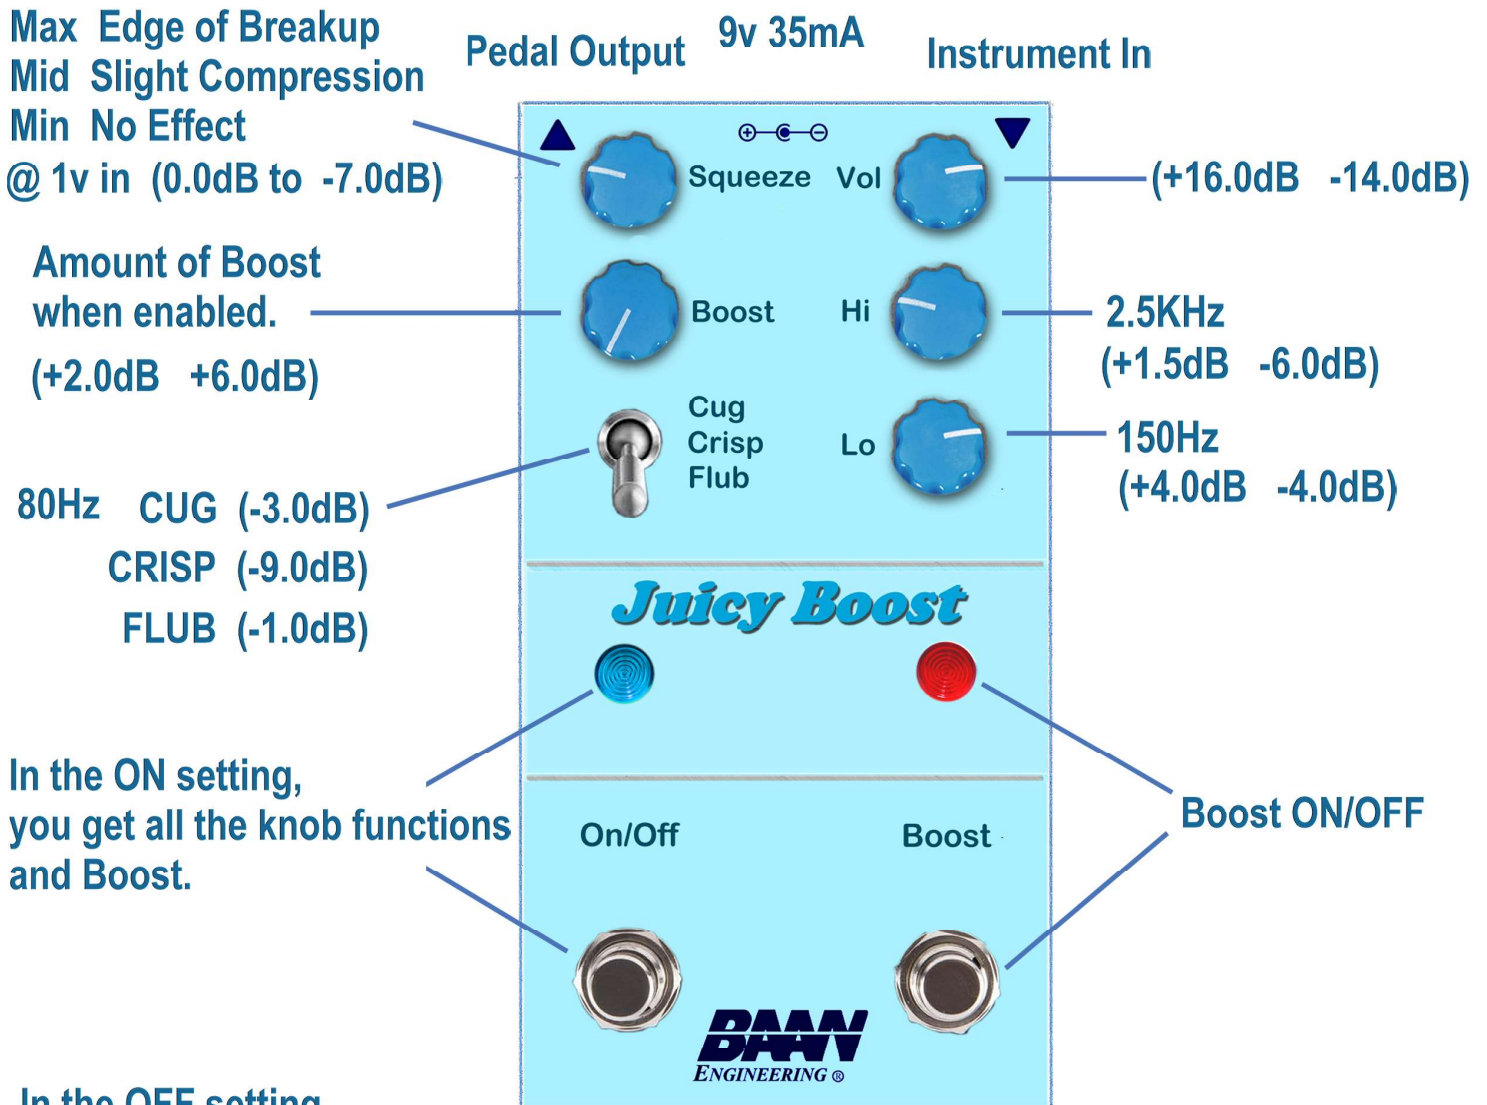

Juicy Boost

What is the Juicy Boost?

A gain/boost pedal that has unique tone colorization along with clean gain.

When the Boost is enabled, the Juicy Boost can be pushed into "Edge of Breakup".

Max Edge of Breakup
Mid Slight Compression
Min No Effect
@ 1v in (0.0dB to -7.0dB)

Amount of Boost
when enabled.
(+2.0dB +6.0dB)

80Hz CUG (-3.0dB)
CRISP (-9.0dB)
FLUB (-1.0dB)

In the ON setting,
you get all the knob functions
and Boost.

In the OFF setting,
you get dry unity gain buffered bypass.
In this setting, none of the knobs or Boost have any effect.